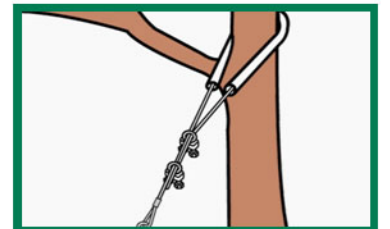

- Anchors
- Wire Rope
- Turnbuckles
- Tree Collars
- Wire Rope Clamps

No wasted time assembling various components. With DUCKBILL everything is done for you. All kits are available with galvanized steel, clear, or highly visible orange or white vinyl coated wire rope.

40 DTS Kit
up to 3" (75mm) diameter trees

68 DTS Kit
up to 6" (150mm) diameter trees

88 DTS Kit
up to 11" (275mm) diameter trees

DRIVE ANCHOR

REMOVE DRIVE STEEL

LOCK ANCHOR

GUY TREE

6430 East 49th Drive
Commerce City, CO 80022 (USA)
WATS: 1-800-325-5360
TEL: 303-286-8955
FAX: 303-287-3866
WEB: www.duckbill.com
E-Mail: sales@earthanchor.com