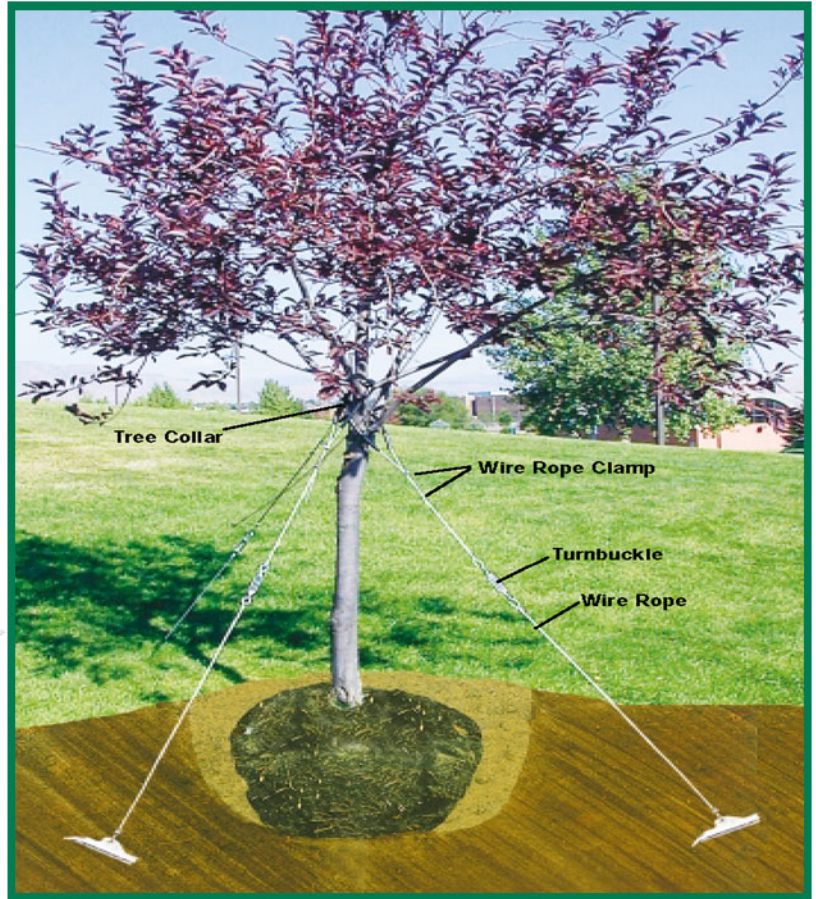

DUCKBILL Tree Guy Systems

The Advantages:

- Easy, Safe Installations
- More Trees Anchored Per Hour
- Professional Appearance

One kit guys one tree...

DUCKBILL Tree Support Systems are packaged pre-assembled and include the following:

- Anchors
- Wire Rope
- Turnbuckles
- Tree Collars
- Wire Rope Clamps

No wasted time assembling various components. With DUCKBILL everything is done for you. All kits are available with galvanized steel, clear, or highly visible orange or white vinyl coated wire rope.

40 DTS Kit
up to 3" (75mm) diameter trees

68 DTS Kit
up to 6" (150mm) diameter trees

88 DTS Kit
up to 11" (275mm) diameter trees

DRIVE ANCHOR

REMOVE DRIVE STEEL

LOCK ANCHOR

GUY TREE

6430 East 49th Drive
Commerce City, CO 80022 (USA)
WATS: 1-800-325-5360
TEL: 303-286-8955
FAX: 303-287-3866
WEB: www.duckbill.com
E-Mail: sales@earthanchor.com