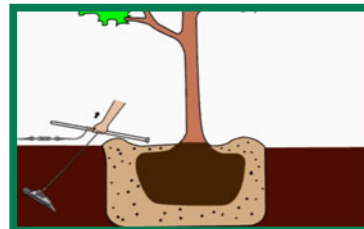

- Anchors
- Wire Rope
- Turnbuckles
- Tree Collars
- Wire Rope Clamps

No wasted time assembling various components. With DUCKBILL everything is done for you. All kits are available with galvanized steel, clear, or highly visible orange or white vinyl coated wire rope.

40 DTS Kit
up to 3" (75mm) diameter trees

68 DTS Kit
up to 6" (150mm) diameter trees

88 DTS Kit
up to 11" (275mm) diameter trees

DRIVE ANCHOR

REMOVE DRIVE STEEL

LOCK ANCHOR

GUY TREE

6430 East 49th Drive
Commerce City, CO 80022 (USA)
WATS: 1-800-325-5360
TEL: 303-286-8955
FAX: 303-287-3866
WEB: www.duckbill.com
E-Mail: sales@earthanchor.com